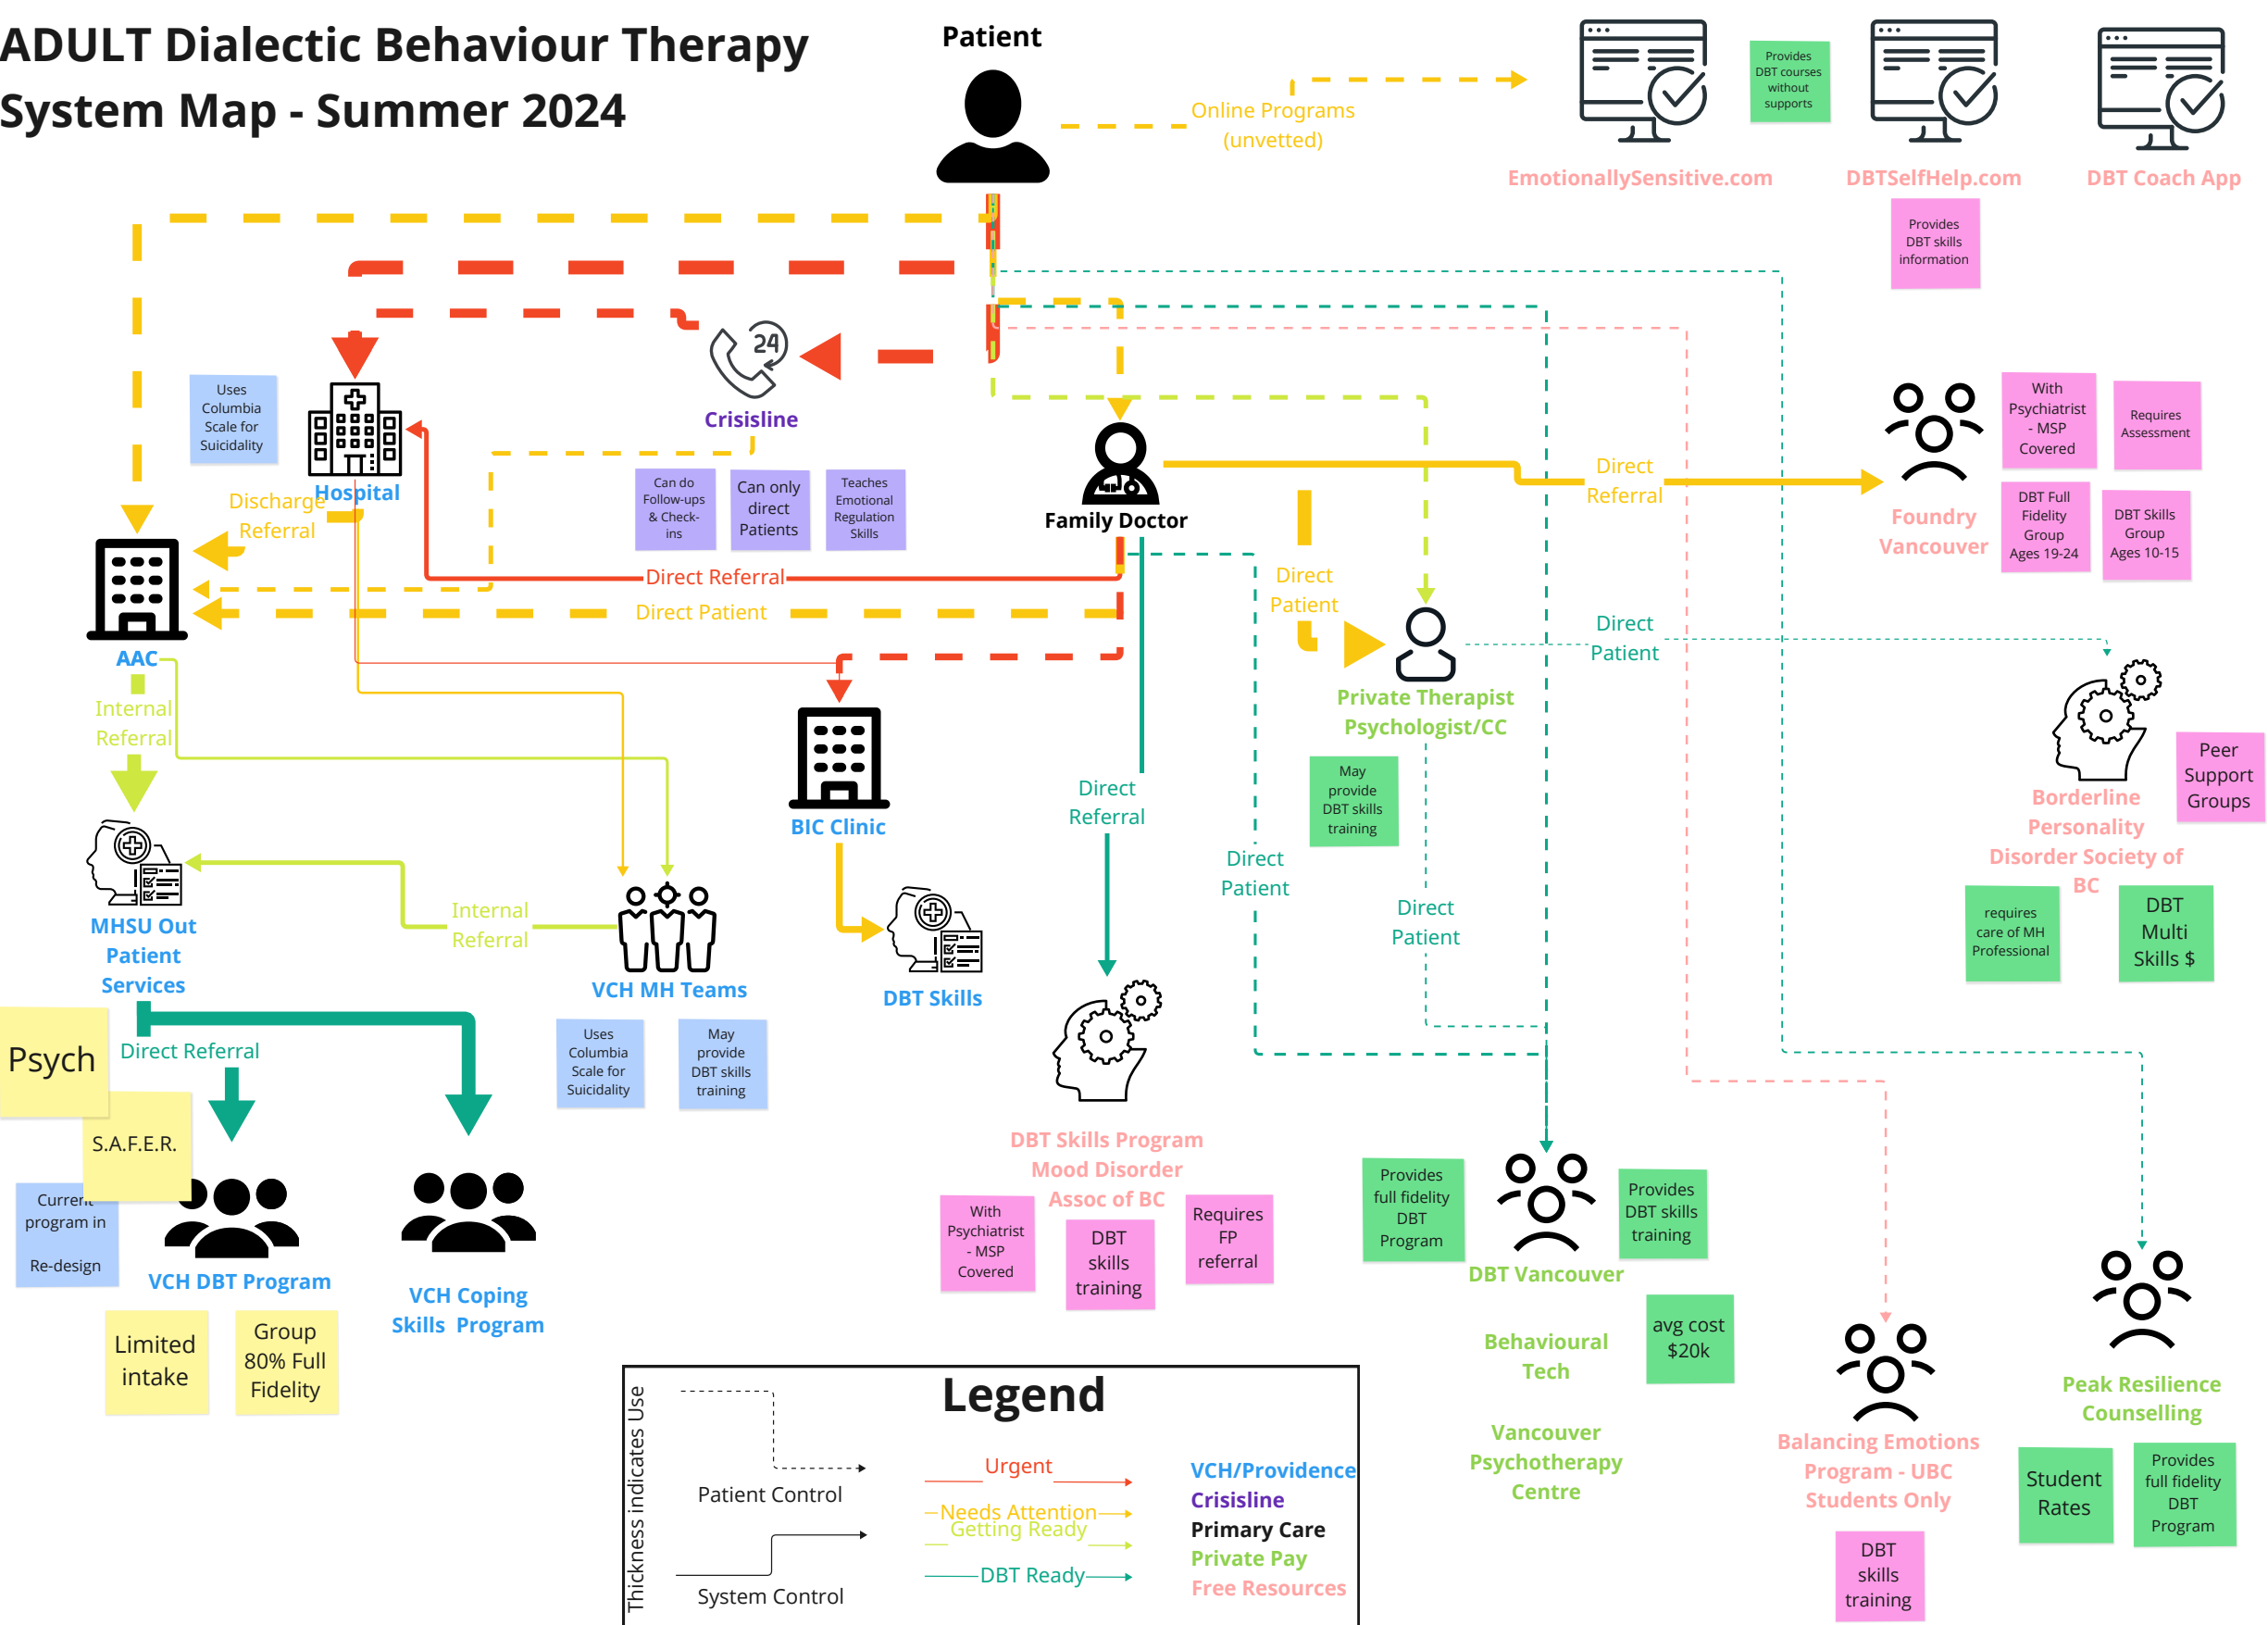

# ADULT Dialectic Behaviour Therapy System Map - Summer 2024

Patient

Online Programs (unvetted)

EmotionallySensitive.com

DBTSelfHelp.com

DBT Coach App

Uses Columbia Scale for Suicidality

Discharge Referral

Limited intake

Group 80% Full Fidelity

VCH Coping Skills Program

24

Crisisline

Can do Follow-ups & Check-ins

Can only direct Patients

Teaches Emotional Regulation Skills

Direct Referral

Direct Patient

BIC Clinic

Internal Referral

DBT Skills

Uses Columbia Scale for Suicidality

May provide DBT skills training

Family Doctor

Direct Referral

Direct Patient

Direct Patient

Direct Patient

Provides DBT courses without supports

Provides DBT skills information

Foundry Vancouver

With Psychiatrist - MSP Covered